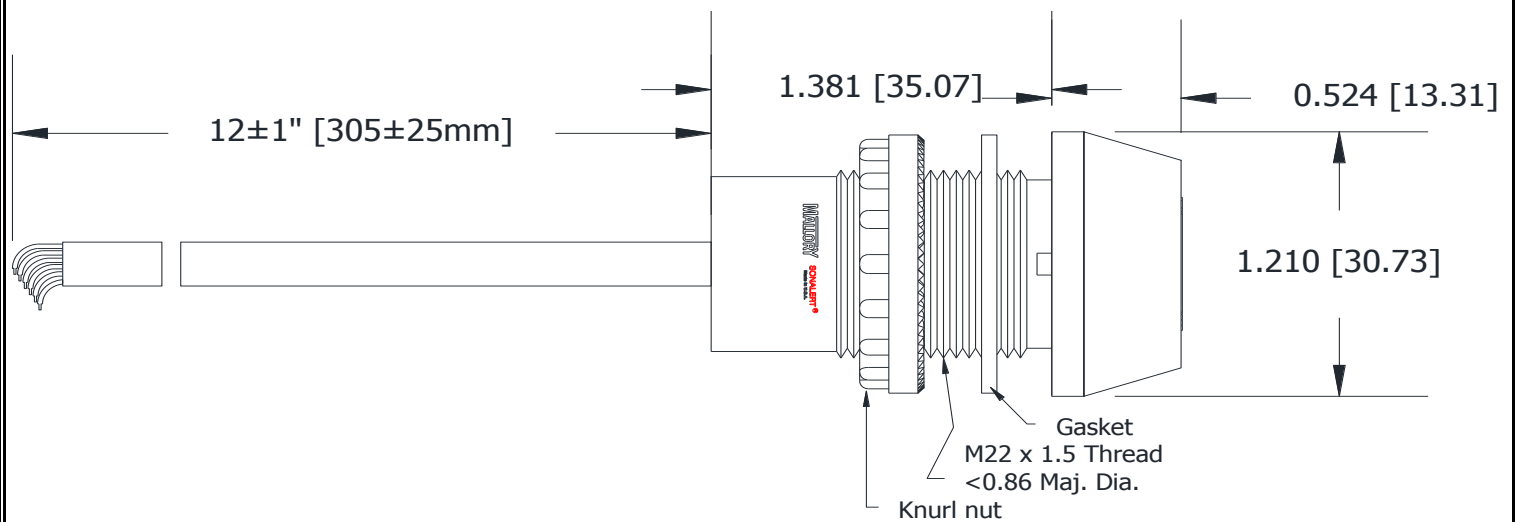

**Sales Outline Drawing**

**Specifications:**

Sound Level Category	Loud
Mode of Operation	Fast Pulse @ 10 PPS
Voltage Rating	20 to 28 VAC/DC
Frequency	3900 ± 500 Hz
Loudness @ 1M	80 to 85 dB(A) Typ.
Sound Current Draw	40mA MAX
LED Color	RED
LED Current Draw	60mA MAX
Total Max Current Draw	100mA MAX
Housing Material	6/6 Nylon, Color: Black
Top Cap Material	6/6 Nylon, Color: Opaque White
Storage Temperature	-40° to +70° C
Operating Temperature	-30° to +60° C
Mounting	Recommended hole size is 22.5 mm.
Knurled Nut	The max recommended torque is 10 in-lbs.
Cable	Gray, UL Style 21894, 300V, 105°C, 24AWG, Pb-Free Tinned Leads
Weight (Typical)	32 grams
NEMA 12	Approved with use of included gasket.
Options	Please contact factory.

**Dimensions:**

Inches (mm)

**cUL Recognized**

**ROHS Compliant**

**Connections:**

SOUND    BLACK wire and ORANGE wire to Power  
TOP        BROWN wire and RED wire to Power