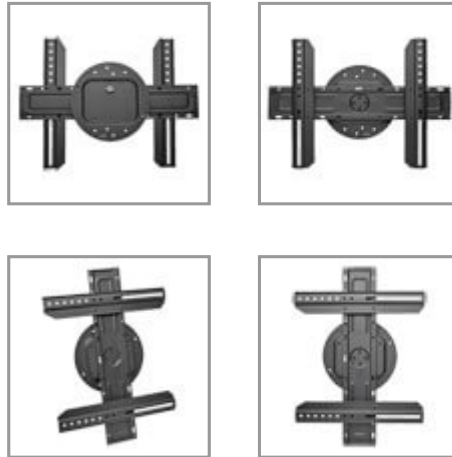

Portrait/Landscape Rotatable Fixed Flat-Screen Wall Mount for 37" to 70" TVs and Monitors

MODEL NUMBER: DWM3770PLX

Hangs a flat-panel television, monitor or other display on the wall. Recommended for home theaters, classrooms, boardrooms, hotels, bars and restaurants. Rotates 90° for portrait and landscape viewing angles.

Description

The VESA-compliant DWM3770PLX Portrait/Landscape Rotatable Fixed Flat-Screen Wall Mount allows you to mount your flat-panel television, monitor or other display on the wall. Recommended for home theaters, classrooms, boardrooms, hotels, bars and restaurants, it fits most flat-panel displays from 37 to 70 inches.

To ease wall installation, the VESA plate attached to the display slides down into the wall-mounted plate. Mounting hardware is included. A built-in bubble level allows accurate wall plate leveling. The DWM3770PLX conforms to VESA-compliant displays with any of the following mounting hole patterns: 200 x 100 mm, 200 x 200 mm, 200 x 300 mm, 200 x 400 mm, 300 x 200 mm, 300 x 300 mm, 300 x 400 mm, 400 x 200 mm, 400 x 300 mm, 400 x 400 mm, 500 x 200 mm, 500 x 300 mm, 500 x 400 mm, 600 x 300 mm and 600 x 400 mm

Features

Mounts Your TV or Monitor to the Wall Fits most flat-panel televisions, monitors and other displays from 37 to 70 in. Recommended for home theaters, classrooms, boardrooms, hotels, bars and restaurants. Mounting hardware included. Display plate slides down into wall plate for easy wall-mounting.