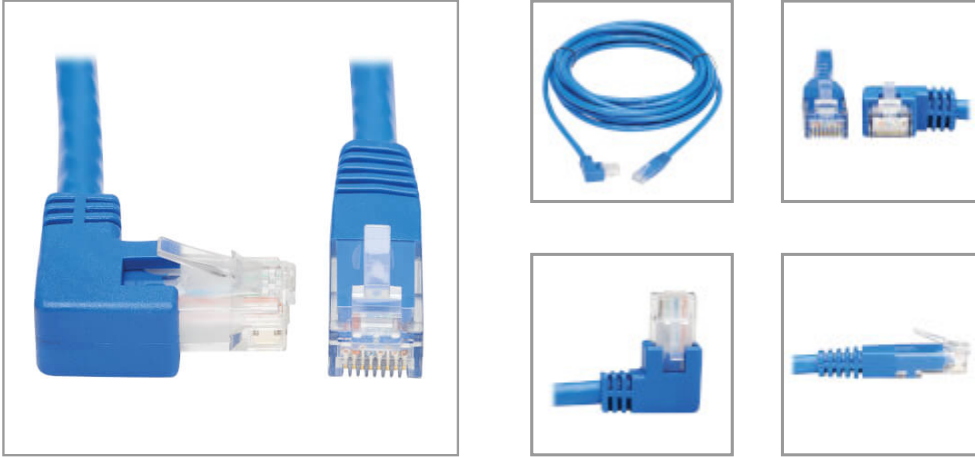

Right-Angle Cat6 Gigabit Molded UTP Ethernet Cable (RJ45 Right-Angle M to RJ45 M), Blue, 20 ft. (6.09 m)

MODEL NUMBER: N204-020-BL-RA

Cat6 cable connects Gigabit Ethernet network components like routers, servers, and switches in high-density data centers.

Features

Right-Angle Cat6 UTP Cable Connects Equipment in Data Centers and VoIP Networks This Cat6 Ethernet cable is ideal for connecting network components, such as printers, computers, copiers, routers, servers, modems and switches, in high-density data centers. Designed for fast transmission and excellent signal quality, this RJ45 cable ensures data transfer speeds up to 1 Gbps throughout your Gigabit Ethernet or VoIP network.

Right-Angle RJ45 End Makes Connecting and Disconnecting Easier One RJ45 connector is designed at a 90-degree right angle, which prevents excessive bending and reduces stress on the cable. This makes the space-saving cable easy to plug into patch panels, switches and other devices located in a confined area or behind a desk.

Color-Coded to Avoid Misidentification That Can Cause Costly Downtime This long Ethernet cable features a blue PVC jacket and molded blue ends. The color-coding allows easy, fast identification in a crowded rack or workstation and helps prevent the cable from becoming inadvertently disconnected.