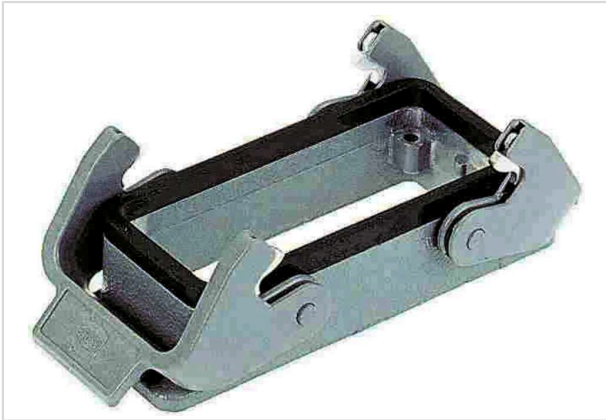

## Han 24B-HBM-DL

Image is for illustration purposes only. Please refer to product description.

Part number	09 30 024 0301
Specification	Han 24B-HBM-DL
HARTING eCatalogue	<a href="https://b2b.harting.com/09300240301">https://b2b.harting.com/09300240301</a>

### Identification

Category	Hoods/Housings
Series of hoods/housings	Han <sup>®</sup> B
Type of hood/housing	Bulkhead mounted housing
Type	Low construction

### Version

Size	24 B
Locking type	Double locking lever
Han-Easy Lock <sup>®</sup>	Yes
Field of application	Standard hoods/housings for industrial connectors

### Material properties

Material (hood/housing)	Aluminium die-cast
Surface (hood/housing)	Powder-coated
Colour (hood/housing)	RAL 7037 (dust grey)

Pushing Performance  
Since 1945