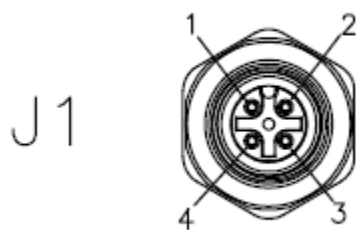

## AI-T00204

(Receptacle, M12 Front Mount, 4-Position Female Straight-Open, ½-14NPT Threads, 22 AWG, 0.5M)

Pin Out

J1	COLOR	J2
1	BROWN	OPEN
2	WHITE	
3	BLUE	
4	BLACK	

- Mueller’s AI-T00204 is a cable assembly that has a 4-position front mount M12 female receptacle to open end, 22 AWG, 2 meters.
- Shell size for connector: M12 (A Coding)
- Cable Material: UL 1569 22AWG Hook Up Wire
  - Overall length = 1.64’ (0.5M)
- Shell: 17x17mm ½-14NPT threaded front mount
  - Material: Nickel Plated Brass
- Rating:
  - Voltage: 250V AC/DC
  - Current: 4 Amps
  - Ambient Temperature: -40°C to 85°C
- Standard: IEC 61076-2-101
- Waterproof: IP67/IP68
- RoHS 3 Compliant