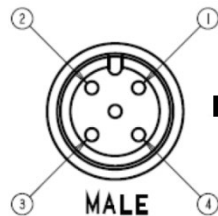

C4A05UXXX

(M12 Cordset, 4 Position, 22 AWG Shielded, Male Straight to Free End)

Pin Out		
End 1	Color	End 2
1	Brown	Free End
2	White	
3	Blue	
4	Black	

-
- Mueller's C4A05UXXX is an M12 4-pin single ended, shielded instrumentation cable with a straight male connector on one end and free at the other.
- Keyway – A Coding
- Utilizes a 4-conductor 22 AWG PVC-insulated, shielded cable.
- Ratings:
 - Current: 4 A
 - Voltage: 250 V AC/DC
- Material:
 - Coupling Nuts – Nickel Plated Brass
 - Pins/Contacts – Gold Plated Brass
- Length: The "U" in the model number represents unit of measurement. Either: Meters (M), Feet (F)
- Length: The "XXX" in the model number represents length. Standard lengths are 2, 5, and 10 meters. Any other lengths available upon request.
- Meets Standard: IEC 61076-2-101
- Protection Class: IEC IP68
- RoHS 3 Compliant