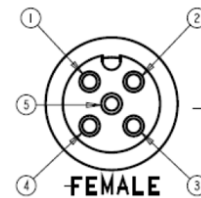

### C5AD06UXXX

(M12 Cordset, 5 Position, 22 AWG Shielded, Male Straight to Female Right Angle)

Pin Out		
End 1	Color	End 2
1	Brown	1
2	White	2
3	Blue	3
4	Black	4
5	Gray	5

- Mueller's C5AD06UXXX is an M12 5-pin double ended, shielded instrumentation cable with a straight male connector on one end and a right angle female at the other.
- Keyway – A Coding
- Utilizes a 5-conductor 22 AWG PVC-insulated, shielded cable.
- Ratings:
  - Current: 4 A
  - Voltage: 250 V AC/DC
- Material:
  - Coupling Nuts – Nickel Plated Brass
  - Pins/Contacts – Gold Plated Brass
- Length: The "U" in the model number represents unit of measurement.  
Either: Meters (M), Feet (F)
- Length: The "XXX" in the model number represents length. Standard lengths are 2, 5, and 10 meters. Any other lengths available upon request.
- Meets Standard: IEC 61076-2-101
- Protection Class: IEC IP68
- RoHS 3 Compliant