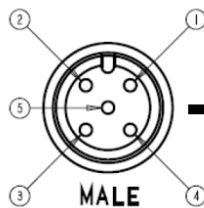

### C5AD06UXXX

(M12 Cordset, 5 Position, 22 AWG Shielded, Male Straight to Female Right Angle)

Pin Out		
End 1	Color	End 2
1	Brown	1
2	White	2
3	Blue	3
4	Black	4
5	Gray	5

- Mueller's C5AD06UXXX is an M12 5-pin double ended, shielded instrumentation cable with a straight male connector on one end and a right angle female at the other.
- Keyway – A Coding
- Utilizes a 5-conductor 22 AWG PVC-insulated, shielded cable.
- Ratings:
  - Current: 4 A
  - Voltage: 250 V AC/DC
- Material:
  - Coupling Nuts – Nickel Plated Brass
  - Pins/Contacts – Gold Plated Brass
- Length: The "U" in the model number represents unit of measurement.  
Either: Meters (M), Feet (F)
- Length: The "XXX" in the model number represents length. Standard lengths are 2, 5, and 10 meters. Any other lengths available upon request.
- Meets Standard: IEC 61076-2-101
- Protection Class: IEC IP68
- RoHS 3 Compliant