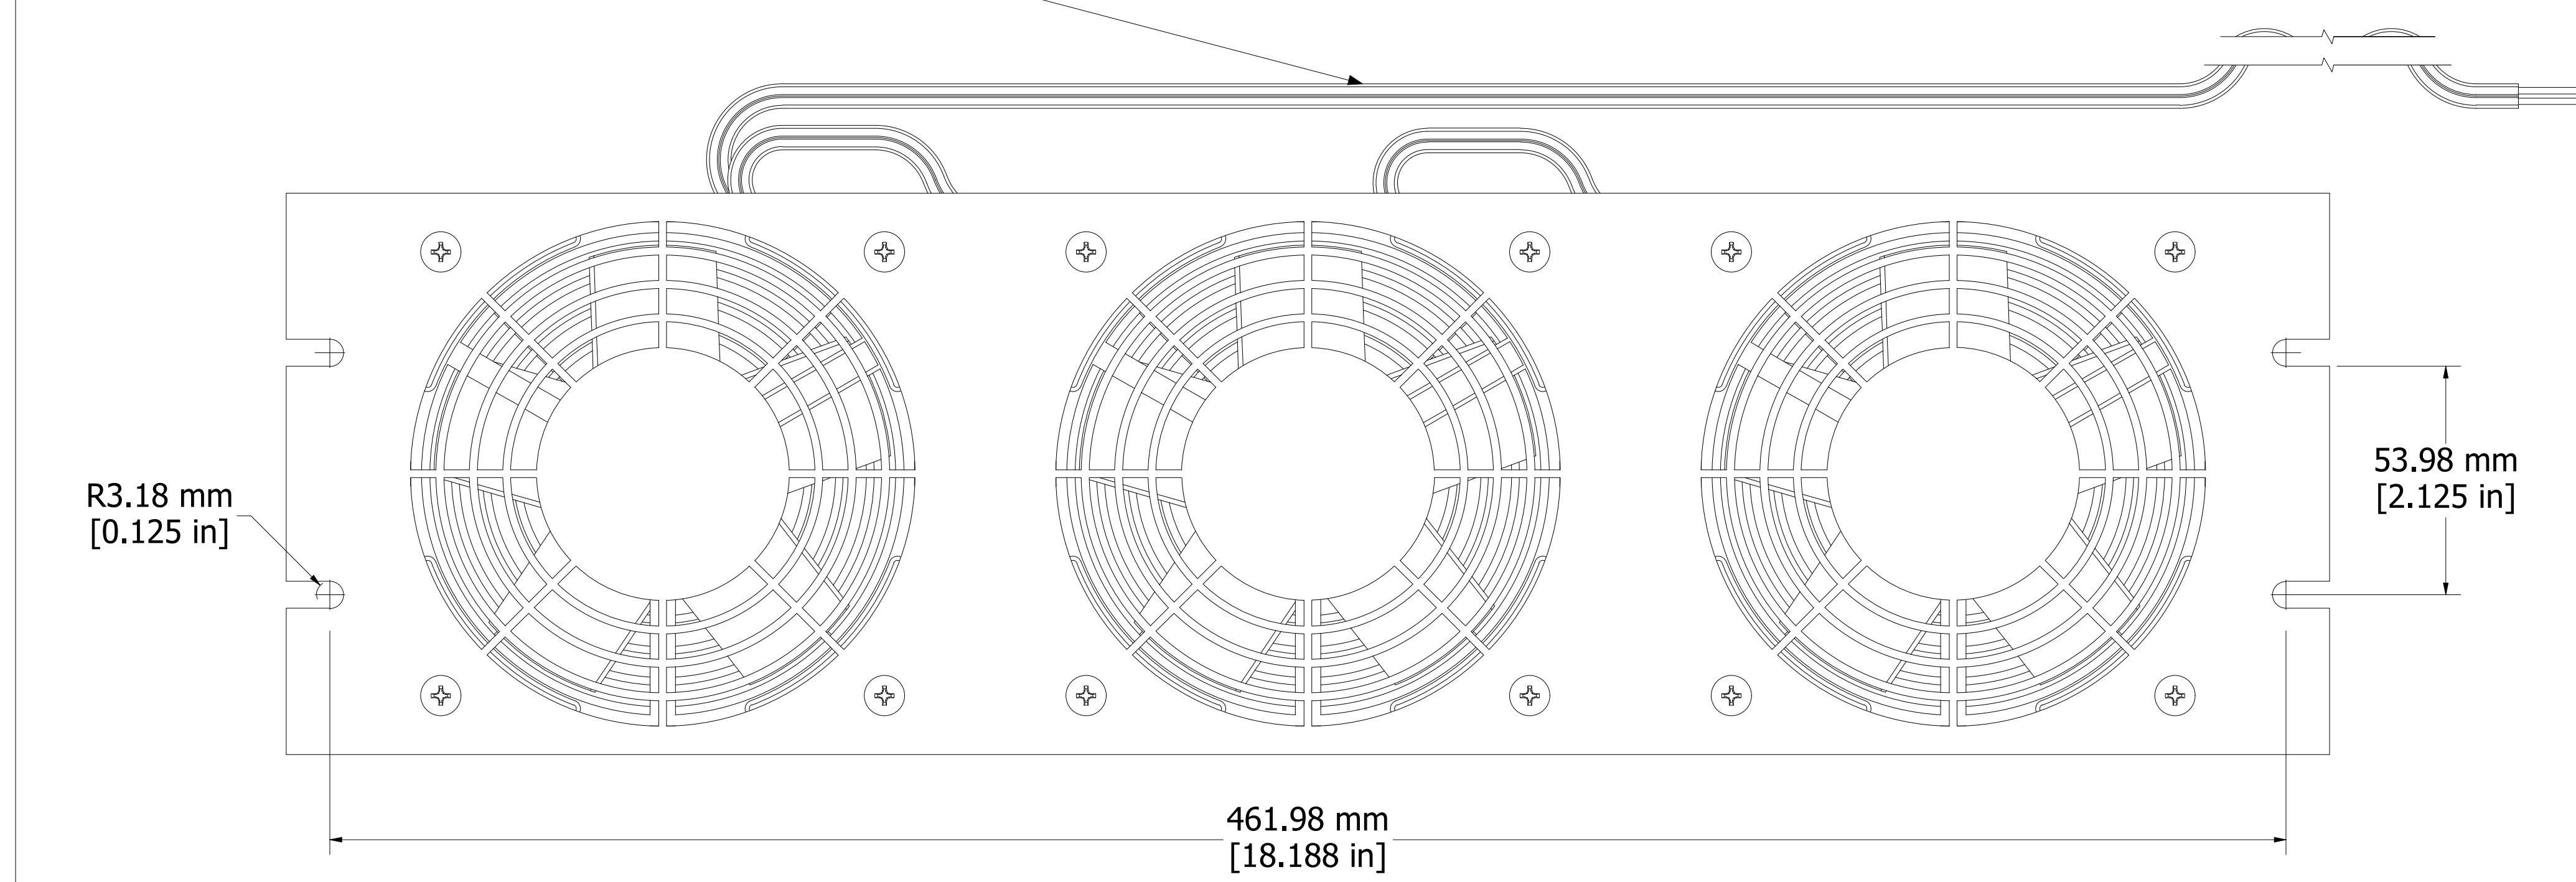

ASSEMBLY - VIEW FROM REAR

ASSEMBLY - VIEW FROM SIDE

ISOMETRIC VIEW

72" INCH POWER CORD
(PIGTAILED FOR 230 VAC HARDWIRING)

ASSEMBLY - VIEW FROM FRONT

FP3F230
Panel - Painted Black Steel
230 VAC, 50/60 Hz, 0.29 Amps, 300 CFM