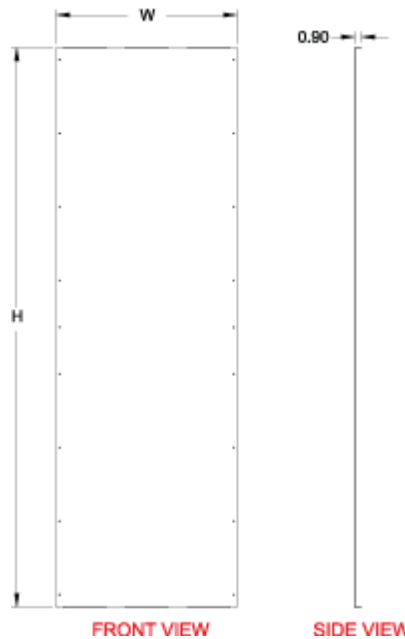

## Side Mounting Barrier Panels *HMESBP Series*

- Sold individually
- Formed 14 gauge galvanized steel unpainted
- Mounts directly to frame
- Full height and depth panel creating a full barrier between cells
- No provision for depth grid straps or 19" mounting rails
- Can be used as a mounting surface

Part No.	Overall		For use with Cabinet	
	Height	Width	Height	Depth
HSBP145	1293	375	1400	500
HSBP146	1293	475	1400	600
HSBP148	1293	675	1400	800
HSBP165	1493	375	1600	500
HSBP166	1493	475	1600	600
HSBP168	1493	675	1600	800
HSBP184	1693	275	1800	400
HSBP185	1693	375	1800	500
HSBP186	1693	475	1800	600
HSBP188	1693	675	1800	800
HSBP204	1893	275	2000	400
HSBP205	1893	375	2000	500
HSBP206	1893	475	2000	600
HSBP208	1893	675	2000	800
HSBP225	2093	375	2200	500
HSBP226	2093	475	2200	600
HSBP228	2093	675	2200	800