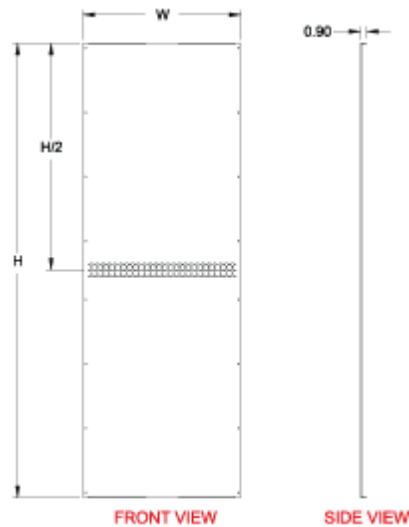

## Side Mounting Inner Panels *HMESIP Series*

- Sold individually
- Formed 14 gauge galvanized steel unpainted
- Mounts directly to frame
- Can be used in combination with depth grid straps (top and bottom)
- Allows installation of 19" mounting rails including center support
- Reduced height may allow cable pass through on ganged cabinets

Part No.	Overall		For use with Cabinet	
	H	W	H	D
HSIP145	1143	375	1400	500
HSIP146	1143	475	1400	600
HSIP148	1143	675	1400	800
HSIP165	1343	375	1600	500
HSIP166	1343	475	1600	600
HSIP168	1343	675	1600	800
HSIP184	1543	275	1800	400
HSIP185	1543	375	1800	500
HSIP186	1543	475	1800	600
HSIP188	1573	675	1800	800
HSIP204	1743	275	2000	400
HSIP205	1743	375	2000	500
HSIP206	1743	475	2000	600
HSIP208	1743	675	2000	800
HSIP225	1943	375	2200	500
HSIP226	1943	475	2200	600
HSIP228	1943	675	2200	800