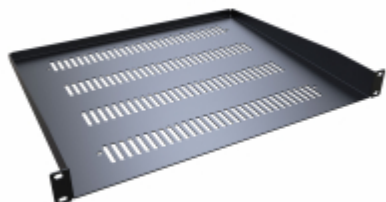

## Universal Rack Shelf *RAS Series*

Load rated to 200 lbs (91 kg)

### Features

- Constructed of 14 or 16 gauge steel.
- Universal design mounts to any standard EIA-compliant rack or cabinet.
- Allows easy rack mounting of equipment or items that do not have rack mounting capabilities.
- Mounts to rack rails either as an internal shelf or external shelf/work area.
- Available in either vented or solid versions.
- Up to 200 lbs (91 kg) **static load rating**.
- Rugged textured RAL9005 black powder coat finish. Complies with the Greenguard guidelines for indoor air quality.
- TAA-compliant for GSA Schedule purchases. BAA/TAA-compliant documentation available upon request.
- RoHS and REACH compliant.
- Manufactured in North America within an ISO 9001:2015 certified facility.