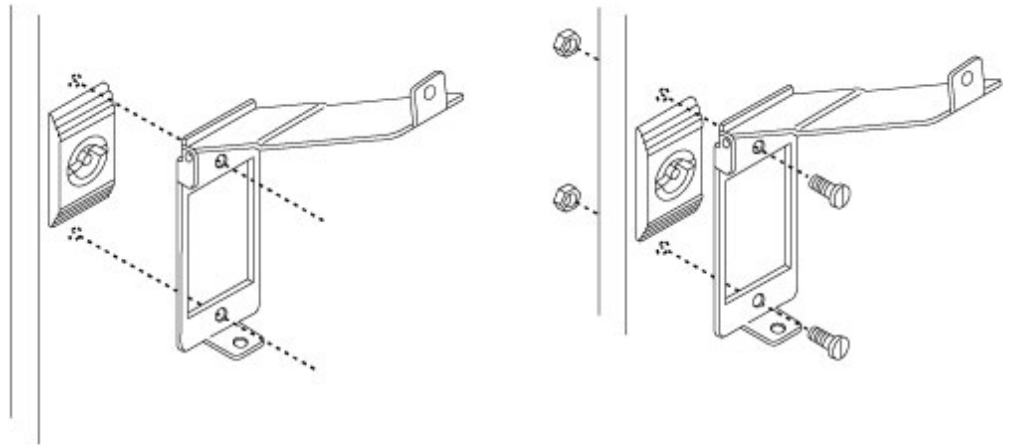

- Permits installation of padlock over the standard "Double Bar" quarter turn.
- 1.5 mm thick stainless steel.
- Easy installed in the field.

Padlocking Lock System Installation

Part No. PWPA

Data subject to change without notice