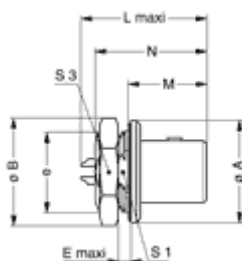

## Dimensions

	<b>A</b>	<b>B</b>	<b>e</b>	<b>E</b>	<b>L</b>	<b>M</b>	<b>N</b>	<b>S1</b>	<b>S3</b>
mm.	31	34.5	M24x1.0	4	37.6	22.5	33.8	22.5	30
in.	1.22	1.36		0.16	1.48	0.89	1.33	0.89	1.18

[https://www.lemo.com/int\\_en/solutions/originals/k-outdoor-keyed/fag-3k-822-cla1.html](https://www.lemo.com/int_en/solutions/originals/k-outdoor-keyed/fag-3k-822-cla1.html)