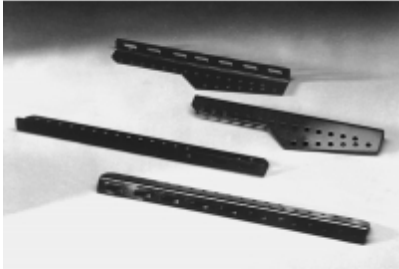

Quality Products. Service Excellence.

Rail Support Kit *S2CRSK Series*

- Separate kits for Standard Turret/Data Terminal, Deep Turret and Bases.
- For use with Swing Frame, CRT Mounting Kit and Combination Rails.
- **Mount into "C" channels (not included).**
- Finished in textured black.

Part No.	Fits Console Unit
2CTRSK36	Turret/Terminal
2CTRSK43	Deep Turret
2CBRSK	Base

Tags: Series 2000, c channel, mounting, rail, panel, base, turret, terminal, base, rail support

Data subject to change without notice