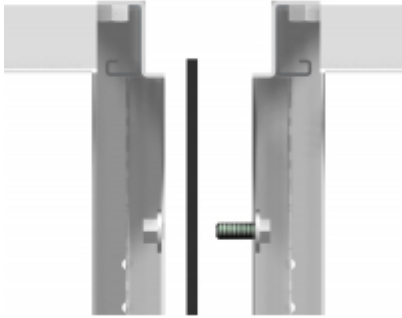

Quality Products. Service Excellence.

Frame Joining Kit *HMEJK Series*

- Heavy duty bolting kit connects side by side units at 8 points.
- Maintains UL/CSA Type 12 approvals.

Part No. **HMEJK**

Tags: HME, join, joining kit, bolting, Type 12