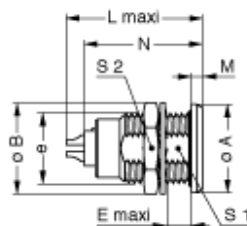

Environment

Environmental sealing (IP rating)	IP68
Endurance	>3000 mating cycles
Temperature range	-55°C / +200°C
Climatical Category	50/175/21
Humidity (max)	<=95% [at 60 deg C /140 F]
Resistance to vibration	15 g [10 Hz - 2000 Hz]
Shock Resistance	100 g [6 ms]
Salt Spray Corrosion	>1000 hr

Cable fixation

Jacket cable outside diameter [mm]	2.00 - 16.60 mm

Drawings

Dimensions

	A	B	e	E	L	M	N	S1	S2
mm.	23.5	25.1	M18x1.0	9.6	30.1	2.5	25	16.5	22
in.	0.93	0.99		0.38	1.19	0.1	0.98	0.65	0.87

Recommended By Lemo

Accessories

Compatible cap [BRE.3T.200.CAZ](#)

Tools

Spanner [DCA.91.282.2TN](#)

<https://www.lemo.com/int_en/solutions/originals/t-outdoor-keyed/egg-3t-310-kl.html>

LEMO products and services are provided "as is". LEMO makes no warranties or representations with regard to LEMO product & services or use of them, express, implied or statutory, including for accuracy, completeness, or security. The user is fully responsible for his products and applications using LEMO components.