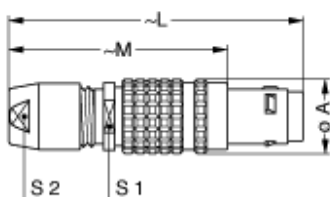

Form & Material

Shell style / Model id	FG - Straight plug, cable collet
Plug	Straight
Housing material	Brass (chrome plated [SAE AMS 2460]) shell and collet nut, nickel plated [SAE AMS QQ N 290] brass latch sleeve and mid pieces
Locking system	Push-pull
Keying	G: 1 key (alpha=0, plug: male contacts, receptacle: female contacts)
Colour	Grey
Weight	45.28 g

Cable fixation

Cable termination protection	Standard back nut (no additional protection)
Fixation type	Cable collet
Jacket cable outside diameter [mm]	6.60 - 7.00 mm

Drawings

Dimensions

	A	L	M	S1	S2
mm.	18.8	64	49	16	14
in.	0.74	2.52	1.93	0.63	0.55