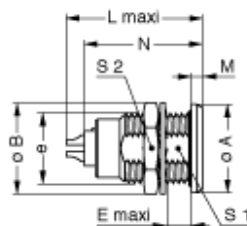

Environment

Environmental sealing (IP rating)	IP68
Endurance	>3000 mating cycles
Temperature range	-55°C / +200°C
Climatical Category	50/175/21
Humidity (max)	<=95% [at 60 deg C /140 F]
Resistance to vibration	15 g [10 Hz - 2000 Hz]
Shock Resistance	100 g [6 ms]
Salt Spray Corrosion	>1000 hr

Cable fixation

Jacket cable outside diameter [mm]	2.00 - 16.60 mm

Drawings

Dimensions

	A	B	e	E	L	M	N	S1	S2
mm.	23.5	25.1	M18x1.0	9.6	30.1	2.5	25	16.5	22
in.	0.93	0.99		0.38	1.19	0.1	0.98	0.65	0.87

Recommended By Lemo

Accessories

Compatible cap [BRE.3T.200.CAZ](#)

Tools

Spanner [DCA.91.282.2TN](#)

<https://www.lemo.com/int_en/solutions/originals/t-outdoor-keyed/egg-3t-310-cll.html>

LEMO products and services are provided "as is". LEMO makes no warranties or representations with regard to LEMO product & services or use of them, express, implied or statutory, including for accuracy, completeness, or security. The user is fully responsible for his products and applications using LEMO components.