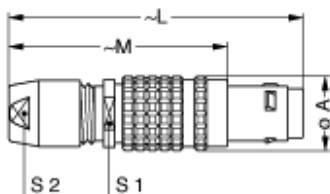

Form & Material

Shell style / Model id	FG - Straight plug, cable collet
Plug	Straight
Housing material	Brass (chrome plated [SAE AMS 2460]) shell and collet nut, nickel plated [SAE AMS QQ N 290] brass latch sleeve and mid pieces
Locking system	Push-pull
Keying	G: 1 key (alpha=0, plug: male contacts, receptacle: female contacts)
Colour	Grey
Weight	29.67 g

Cable fixation

Cable termination protection	Standard back nut (no additional protection)
Fixation type	Cable collet
Jacket cable outside diameter [mm]	8.10 - 8.50 mm

Drawings

Dimensions

	A	L	M	S1	S2
mm.	15	55	43	14	12
in.	0.59	2.17	1.69	0.55	0.47