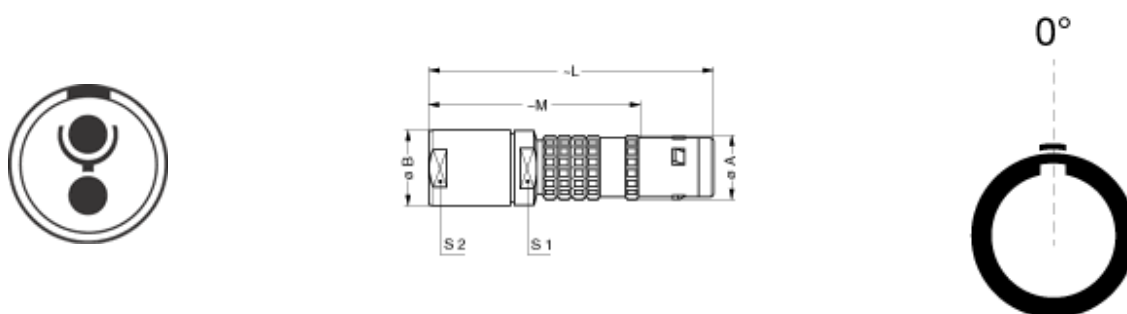

Environment

Technical domain	Audio Video, Energy and Industrial, Medical, Test and Measurement
Environmental sealing (IP rating)	IP68
Endurance	5000 mating cycles
Temperature range	-55°C / +200°C
Climatical Category	50/175/21
Humidity (max)	<=95% [at 60 deg C /140 F]
Shielding (min)	95 dB (10 MHz)
Shielding (min)	80 dB (1 GHz)
Shock Resistance	100 g [6 ms]
Vibration	15 g [10 Hz - 2000 Hz]
Salt Spray Corrosion	>1000 hr

Cable fixation

Cable termination protection	Standard back nut (no additional protection)
Fixation type	Cable collet
Jacket cable outside diameter [mm]	8.10 - 8.50 mm

Drawings

Dimensions

	A	B	L	M	S1	S2
mm.	13	14.5	60	46	12	12
in.	0.51	0.57	2.36	1.81	0.47	0.47

<https://www.lemo.com/int_en/solutions/originals/k-outdoor-keyed/fgg-1k-302-clak85.html>

LEMO products and services are provided "as is". LEMO makes no warranties or representations with regard to LEMO product & services or use of them, express, implied or statutory, including for accuracy, completeness, or security. The user is fully responsible for his products and applications using LEMO components.