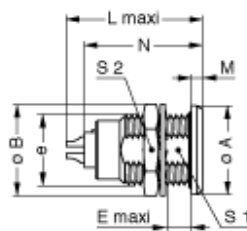

Form & Material

Shell style / Model id	EG - Fixed receptacle, nut fixing
Socket / Receptacle	Fixed Panel Front Mounted
Housing material	Brass (chrome plated [SAE AMS 2460]) shell and collet nut, nickel plated [SAE AMS QQ N 290] brass latch sleeve and mid pieces
Locking system	Push-pull
Keying	G: 1 key (alpha=0, plug: male contacts, receptacle: female contacts)
Colour	Grey
Weight	8.47 g

Cable fixation

Jacket cable outside diameter [mm]	1.00 - 12.60 mm
------------------------------------	-----------------

Drawings

Dimensions

	A	B	e	E	L	M	N	S1	S2
mm.	18.5	19.6	M15x1.0	13.5	23.6	1.8	24.6	13.5	17
in.	0.73	0.77		0.53	0.93	0.07	0.97	0.53	0.67