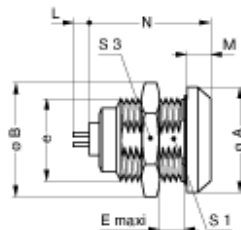

Form & Material

Shell style / Model id	EG - Fixed receptacle, nut fixing
Socket / Receptacle	Fixed Panel Front Mounted
Housing material	Brass (chrome plated [SAE AMS 2460]) shell, collet nut and latch sleeve, nickel plated [SAE AMS QQ N 290] brass mid pieces
Locking system	Push-pull
Keying	G: 1 key (alpha=0, plug: male contacts, receptacle: female contacts)
Colour	Grey
Weight	11.8 g

Drawings

Dimensions

	A	E	Lmax	M	N	S1	S3	B	e
mm.	18	6	23.3	4	20.1	12.5	17	19.5	M14x1.0
in.	0.71	0.24	0.92	0.16	0.79	0.49	0.67	0.77	

https://www.lemo.com/int_en/solutions/originals/k-outdoor-keyed/egg-0k-309-cln.html