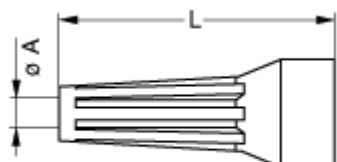

Technical details

Form & Material

Shell style / Model id	GMA - Bend relief Black
Housing material	Thermoplastic polyurethane
Keying	No keying
Colour	Black
Variant	Black
Weight	1.63 g

Environment

Technical domain	Audio Video, Energy and Industrial, Medical, Semiconductor, Specialties and Other, Test and Measurement, Transportation, Aerospace and UAV
Environmental sealing (IP rating)	No IP rating
Temperature range	-40°C / +80°C

Cable fixation

Jacket cable outside diameter [mm]	4.50 - 5.00 mm
------------------------------------	----------------

Drawings

No keying

Dimensions

	A	L
mm.	4.5	36
in.	0.18	1.42

https://www.lemo.com/int_en/solutions/originals/b-indoor-keyed/gma-2b-045-dn.html