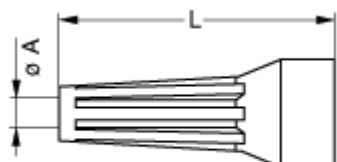

Technical details

Form & Material

Shell style / Model id	GMA - Bend relief Blue
Housing material	Thermoplastic polyurethane
Keying	No keying
Colour	Blue
Variant	Blue
Weight	0.47 g

Environment

Technical domain	Audio Video, Energy and Industrial, Medical, Semiconductor, Specialties and Other, Test and Measurement, Transportation, Aerospace and UAV
Environmental sealing (IP rating)	No IP rating
Temperature range	-40°C / +80°C

Cable fixation

Jacket cable outside diameter [mm]	4.00 - 4.40 mm
------------------------------------	----------------

Drawings

No keying

Dimensions

	A	L
mm.	4.0	24
in.	0.16	0.94

https://www.lemo.com/int_en/solutions/originals/b-indoor-keyed/gma-0b-040-da.html