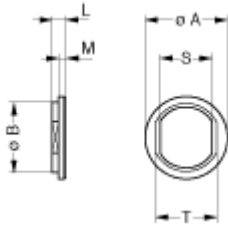

Technical details

Form & Material

Shell style / Model id	GRA - Insulating washer
Housing material	Polyamide, black
Keying	No keying
Weight	0.06 g

Environment

Environmental sealing (IP rating)	No IP rating
Temperature range	-40°C / +90°C

Drawings

No keying

Dimensions

	A	B	L	M	S	T
mm.	10	8.8	1.8	1	6.4	8
in.	0.39	0.35	0.07	0.04	0.25	0.31

https://www.lemo.com/int_en/gra-00-269-gn.html

LEMO products and services are provided "as is". LEMO makes no warranties or representations with regard to LEMO product & services or use of them, express, implied or statutory, including for accuracy, completeness, or security. The user is fully responsible for his products and applications using LEMO components.