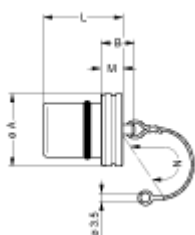

Technical details

Form & Material

Shell style / Model id	BRE - Cap for receptacle
Housing material	Brass (nickel plated [SAE AMS QQ N 290]) shell, collet nut, latch sleeve and mid pieces
Keying	No keying
Colour	Grey
Weight	17.32 g

Drawings

No keying

Dimensions

	A	B	L	M	N
mm.	17	12	20	6	85
in.	0.67	0.47	0.79	0.24	3.35

https://www.lemo.com/int_en/solutions/originals/k-outdoor-keyed/bre-1k-200-nas.html

LEMO products and services are provided "as is". LEMO makes no warranties or representations with regard to LEMO product & services or use of them, express, implied or statutory, including for accuracy, completeness, or security. The user is fully responsible for his products and applications using LEMO components.