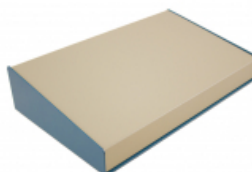

## Sloped Aluminum Consoles 1456 Series

### Key Features:

- Aluminum cases 0.081" (2 mm) thick aluminum.
- Aluminum top panel sizes to 14" wide are 0.064" thick aluminum. Larger sizes are 0.081" thick.
- Sold pre-assembled with a textured blue case and a choice of a contempora grey (beige) or a black top panel.
- Comes with self adhesive rubber feet and required mounting hardware.
- Some models available with walnut sides - see series **1456CWW**
- Replacement screws **1421J6** (#6-32 Philips head sheet metal screws, pack of 6).

### Photo Features:

Vents on rear and bottom

All models have a blue base. Available with a beige or black top.

Shown unassembled