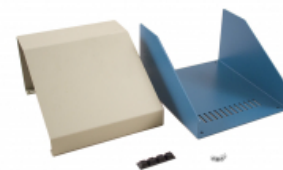

### Key Features:

- Aluminum cases 0.081" (2 mm) thick aluminum.
- Aluminum top panel sizes to 14" wide are 0.064" thick aluminum. Larger sizes are 0.081" thick.
- Sold pre-assembled with a textured blue case and a choice of a contempora grey (beige) or a black top panel.
- Comes with self adhesive rubber feet and required mounting hardware.
- Some models available with walnut sides - see series **1456CWW**
- Replacement screws **1421J6** (#6-32 Philips head sheet metal screws, pack of 6).

### Photo Features:

Vents on rear and bottom

All models have a blue base. Available with a beige or black top.

Shown unassembled