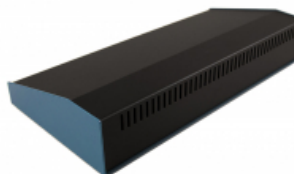

## Sloped Aluminum Consoles 1456 Series

### Key Features:

- Aluminum cases 0.081" (2 mm) thick aluminum.
- Aluminum top panel sizes to 14" wide are 0.064" thick aluminum. Larger sizes are 0.081" thick.
- Sold pre-assembled with a textured blue case and a choice of a contempora grey (beige) or a black top panel.
- Comes with self adhesive rubber feet and required mounting hardware.
- Some models available with walnut sides - see series **1456CWW**
- Replacement screws **1421J6** (#6-32 Philips head sheet metal screws, pack of 6).

### Photo Features:

Vents on rear and bottom

All models have a blue base. Available with a beige or black top.

Shown unassembled

### Enclosures

Slope	Beige Top w/ Blue Case	Black Top w/ Blue Case	Black Top w/ Black Case	Width	Depth	Rear Height	Front Height
None	1456NEK4WHBU	1456NEK4BKBU	1456NEK4BKBK	6.00	10.00	4.00	4.00
10 Degrees	1456FE1WHBU	1456FE1BKBU	1456FE1BKBK	6.50	5.50	2.50	1.50
10 Degrees	1456PH1WHBU	1456PH1BKBU	1456PH1BKBK	14.00	8.30	3.00	1.50
10 Degrees	1456RL1WHBU	1456RL1BKBU	1456RL1BKBK	17.00	11.30	3.50	1.50
10 Degrees	1456WL1WHBU	1456WL1BKBU	1456WL1BKBK	20.00	11.30	3.50	1.50