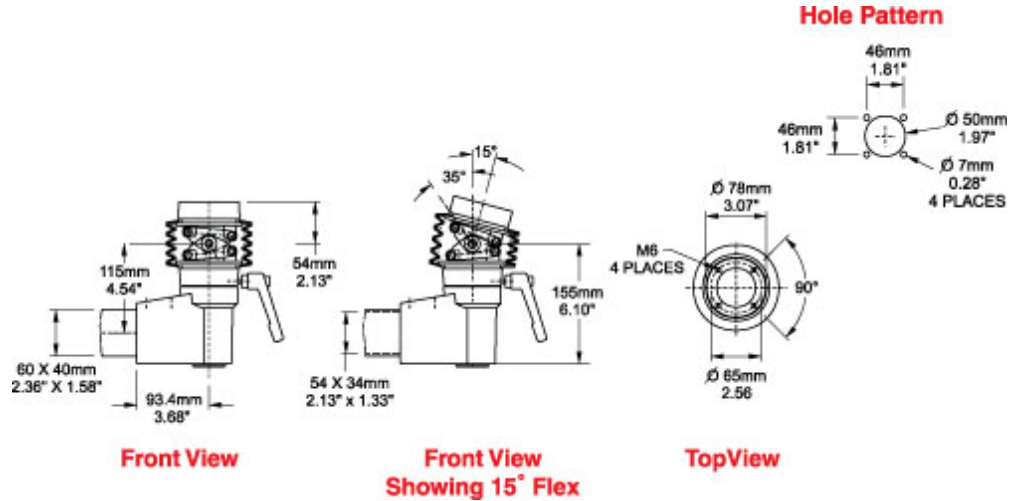

Quality Products. Service Excellence.

Tara Plus Tilt Elbow Coupling *TPSSTEC Series*

- Attaches to enclosure.
- Accepts 60x40mm rectangular tube parallel to enclosure top/bottom.
- Die-cast Aluminum G Al Si 12.
- Rotates 300°.
- Features an adjustable tilt. mechanism up to 35°.

Part No. R149-035-001

Tags: TPSS, tara plus, taraplus, suspension system, elbow coupling, rectangular, operator, tilt coupling

Data subject to change without notice

© 2025. Hammond Manufacturing Ltd. All rights reserved.