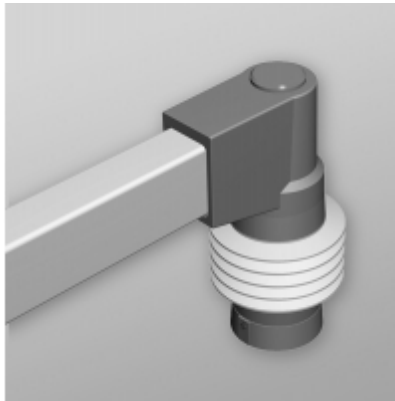

Quality Products. Service Excellence.

Tara Plus Tilt Elbow Coupling *TPSSTEC Series*

- Attaches to enclosure.
- Accepts 60x40mm rectangular tube parallel to enclosure top/bottom.
- Die-cast Aluminum G Al Si 12.
- Rotates 300°.
- Features an adjustable tilt. mechanism up to 35°.

Part No. R149-035-001

Tags: TPSS, tara plus, taraplus, suspension system, elbow coupling, rectangular, operator, tilt coupling

Data subject to change without notice

© 2025. Hammond Manufacturing Ltd. All rights reserved.