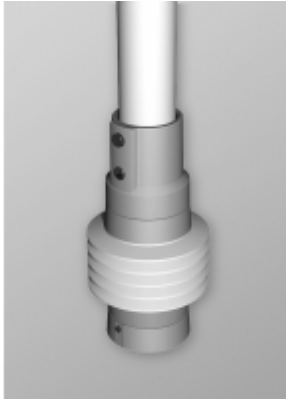

Quality Products. Service Excellence.

Tara Plus Tilt Coupling *TPSSTC Series*

- Attaches to enclosure.
- Accepts 48mm round tube perpendicular to enclosure top/bottom.
- Die-cast Aluminum G Al Si 12.
- Rotates 300°.
- Features an adjustable tilt mechanism up to 35°.

Part No. **R149-025-001**

Tags: TPSS, tara plus, taraplus, suspension system, tilt coupling, round, operator

Data subject to change without notice

© 2025. Hammond Manufacturing Ltd. All rights reserved.