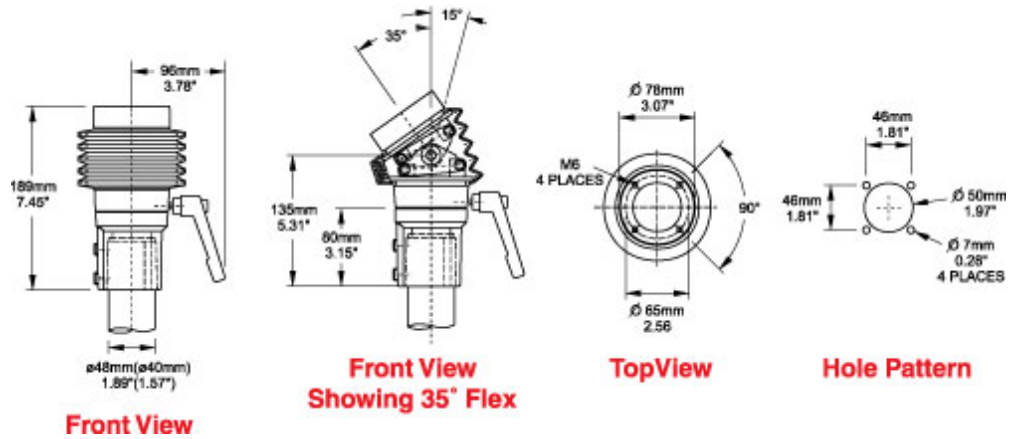

Quality Products. Service Excellence.

Tara Plus Tilt Coupling *TPSSTC Series*

- Attaches to enclosure.
- Accepts 48mm round tube perpendicular to enclosure top/bottom.
- Die-cast Aluminum G Al Si 12.
- Rotates 300°.
- Features an adjustable tilt mechanism up to 35°.

Part No. **R149-025-001**

Tags: TPSS, tara plus, taraplus, suspension system, tilt coupling, round, operator

Data subject to change without notice

© 2025. Hammond Manufacturing Ltd. All rights reserved.