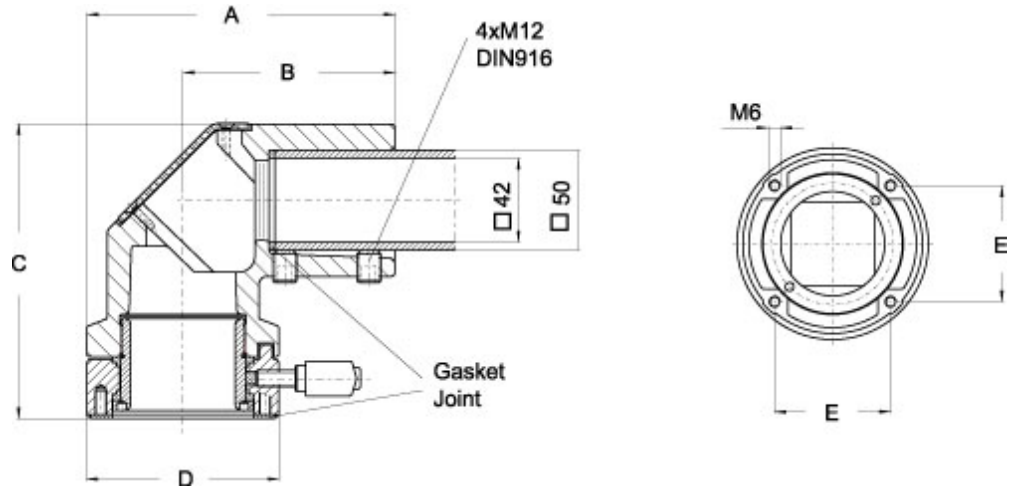

Quality Products. Service Excellence.

Heavy Duty Elbow Coupling *HDSSELC Series*

- Cast Aluminum
- Large thrust flange.
- Fastens with 4 hex socket screws.
- Adjustable torque resistance.
- Features a rotation range of 300°.

Part No.	System	A	B	C	D	E
R147-035-000R	50	154	106	147	96	58
R147-035-200R	80	209	139	190	139	87

Tags: HDSS, elbow, coupling, tube, rectangular, heavy duty, suspension, operator

Data subject to change without notice