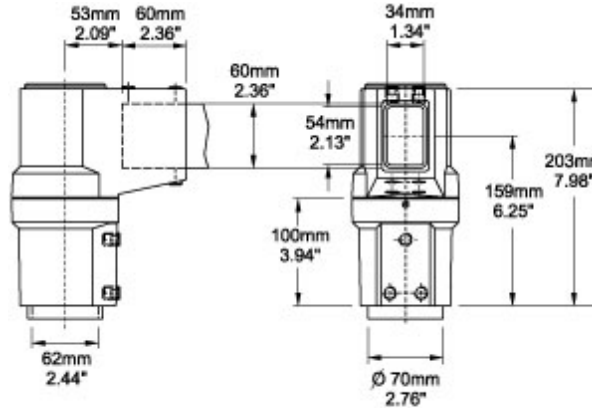

Quality Products. Service Excellence.

Tara Plus Rotating Elbow *TPSSRE Series*

- For use with 70mm round tube and 60x40mm rectangular tube.
- Die-cast Aluminum G Al Si 12.
- Rotates 300°.
- Accessible from the top.

Part No.	R149-040-000
----------	--------------

Tags: TPSS, tara plus, taraplus, suspension system, elbow, rectangular, round, operator, rotating, 70mm

Data subject to change without notice

© 2025. Hammond Manufacturing Ltd. All rights reserved.