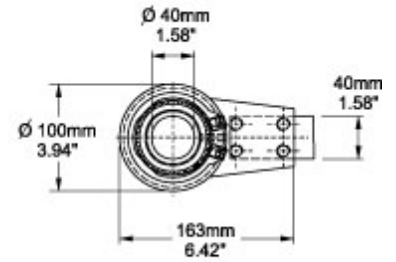

Quality Products. Service Excellence.

Tara Plus Rotating Elbow *TPSSRE Series*

- For use with 70mm round tube and 60x40mm rectangular tube.
- Die-cast Aluminum G Al Si 12.
- Rotates 300°.
- Accessible from the top.

Part No.	R149-040-000
----------	--------------

Tags: TPSS, tara plus, taraplus, suspension system, elbow, rectangular, round, operator, rotating, 70mm

Data subject to change without notice

© 2025. Hammond Manufacturing Ltd. All rights reserved.