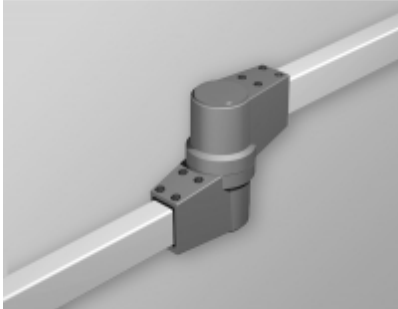

## Tara Plus Intermediate Joint *TPSSIJ Series*

- Accepts 60x40mm rectangular tube.
- Die-cast Aluminum G Al Si 12.
- Integrated movement stop.
- One piece bellow.
- Rotates 300°.

Part No. R149-015-000

Tags: TPSS, tara plus, taraplus, suspension system, intermediate, joint, rectangular, operator, rotate *Data subject to change without notice*