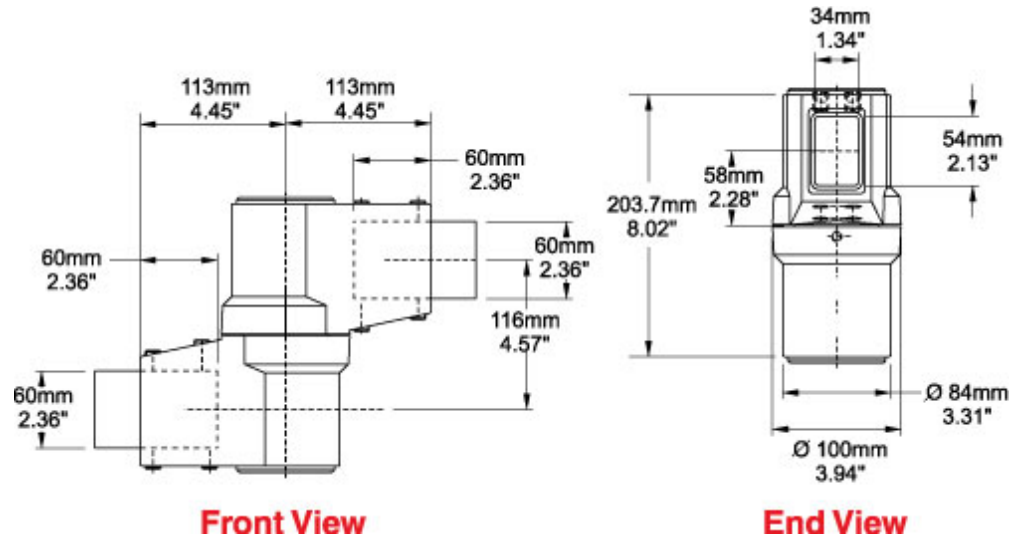

## Tara Plus Intermediate Joint *TPSSIJ Series*

- Accepts 60x40mm rectangular tube.
- Die-cast Aluminum G Al Si 12.
- Integrated movement stop.
- One piece bellow.
- Rotates 300°.

Part No. R149-015-000

Tags: TPSS, tara plus, taraplus, suspension system, intermediate, joint, rectangular, operator, rotate *Data subject to change without notice*