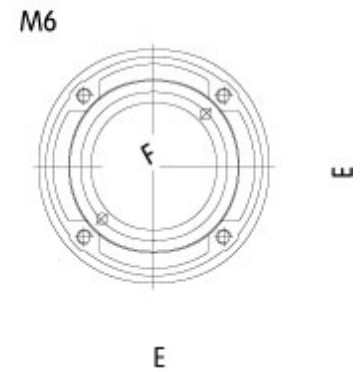

Quality Products. Service Excellence.

Heavy Duty Enclosure Coupling *HDSSEC Series*

- Cast aluminum.
- Large thrust flange.
- Fastens with 4 hex socket screws.
- Adjustable torque resistance.
- Features a rotation range of 300°.

| Part No. | System | A | B | C | D | E | F |
|---------------|--------|-----|----|----|-----|----|----|
| R147-025-000R | 50 | 115 | 50 | 42 | 96 | 58 | 52 |
| R147-025-200R | 80 | 145 | 80 | 72 | 139 | 87 | 85 |