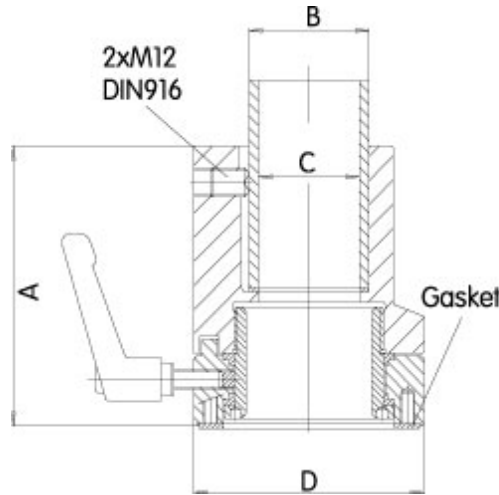

Quality Products. Service Excellence.

Heavy Duty Enclosure Coupling *HDSSEC Series*

- Cast aluminum.
- Large thrust flange.
- Fastens with 4 hex socket screws.
- Adjustable torque resistance.
- Features a rotation range of 300°.

| Part No. | System | A | B | C | D | E | F |
|---------------|--------|-----|----|----|-----|----|----|
| R147-025-000R | 50 | 115 | 50 | 42 | 96 | 58 | 52 |
| R147-025-200R | 80 | 145 | 80 | 72 | 139 | 87 | 85 |

Tags: HDSS, enclosure coupling, heavy duty, suspension, operator, thrust flange

Data subject to change without notice

© 2025. Hammond Manufacturing Ltd. All rights reserved.