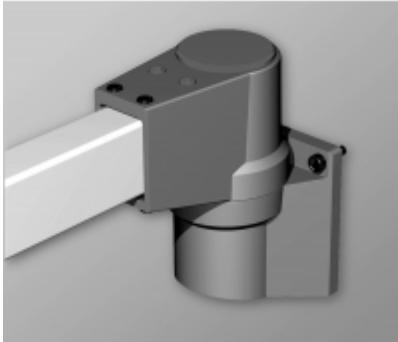

## Tara Plus Wall Joint TPSSWJ Series

- Accepts 60x40mm rectangular tube perpendicular to its mounting surface.
- Die-cast Aluminum G Al Si 12.
- Rotates 186°.
- Accessible from the top.

Part No. **R149-010-000**

Tags: TPSS, tara plus, taraplus, suspension system, wall, joint, rectangular, operator, rotate

Data subject to change without notice

© 2025. Hammond Manufacturing Ltd. All rights reserved.