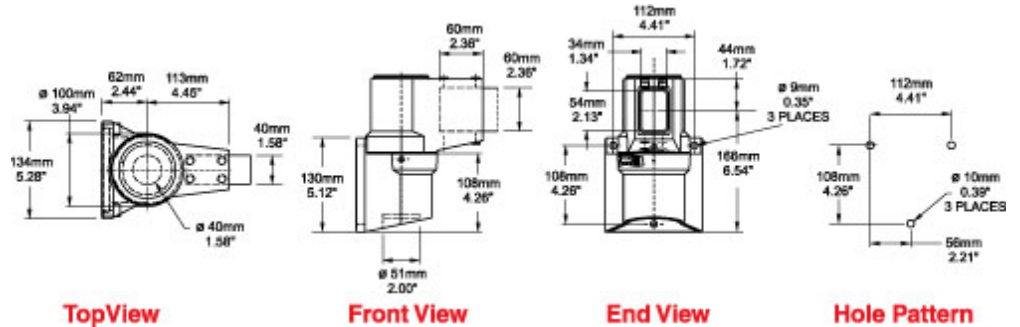

## Tara Plus Wall Joint TPSSWJ Series

- Accepts 60x40mm rectangular tube perpendicular to its mounting surface.
- Die-cast Aluminum G Al Si 12.
- Rotates 186°.
- Accessible from the top.

Part No. **R149-010-000**