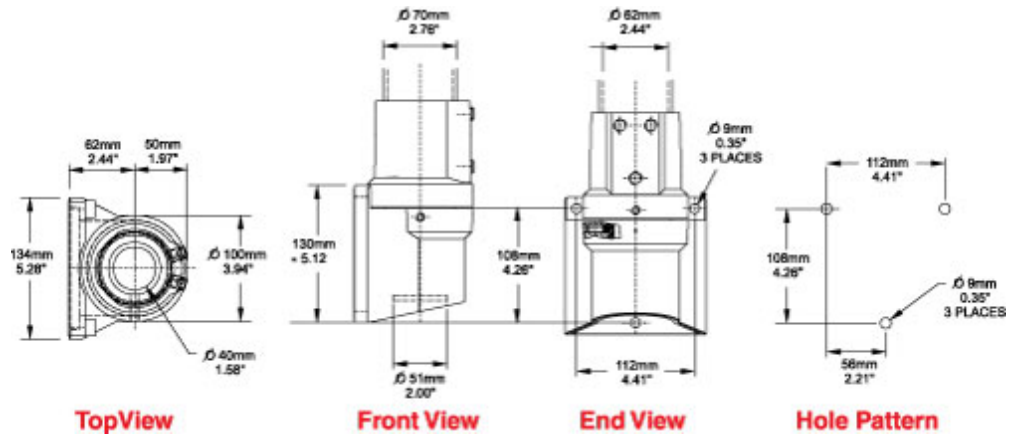

Quality Products. Service Excellence.

Tara Plus Vertical Wall Joint *TPSSVWJ Series*

- Accepts 70mm tube parallel to its mounting surface.
- Die-cast Aluminum G Al Si 12.
- Rotates 316°.

Part No. **R149-010-001**

Tags: TPSS, tara plus, taraplus, suspension system, vertical, wall, joint, round, operator, rotate

Data subject to change without notice

© 2025. Hammond Manufacturing Ltd. All rights reserved.