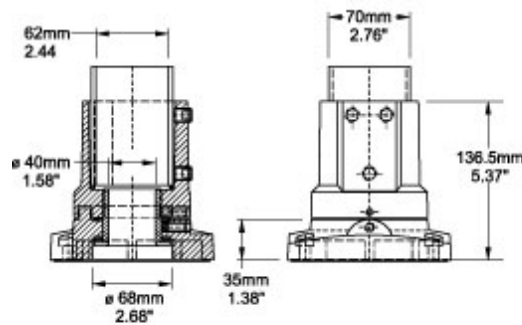

Quality Products. Service Excellence.

Tara Plus Rotating Base 70 TPSSRB70 Series

- For use with 70 mm tube.
- Compatible with all vertical and horizontal configurations.
- Compatible with tube up or tube down configurations.
- Die-cast Aluminum G Al Si 12.
- Rotates 300°.
- Integrated movement stop.
- Service free bearings.

Hole Pattern

Front Section

End View

TopView

Part No. R149-005-001

Tags: TPSS, tara plus, taraplus, suspension system, base, round, operator, rotating, 70mm

Data subject to change without notice

© 2025. Hammond Manufacturing Ltd. All rights reserved.