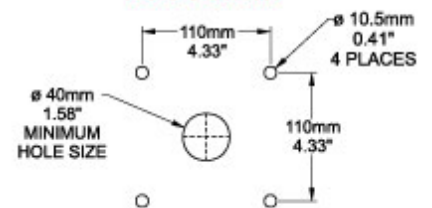

Quality Products. Service Excellence.

Tara Plus Rotating Base 70 TPSSRB70 Series

- For use with 70 mm tube.
- Compatible with all vertical and horizontal configurations.
- Compatible with tube up or tube down configurations.
- Die-cast Aluminum G Al Si 12.
- Rotates 300°.
- Integrated movement stop.
- Service free bearings.

Hole Pattern

Front Section

End View

TopView

Part No. R149-005-001

Tags: TPSS, tara plus, taraplus, suspension system, base, round, operator, rotating, 70mm

Data subject to change without notice

© 2025. Hammond Manufacturing Ltd. All rights reserved.