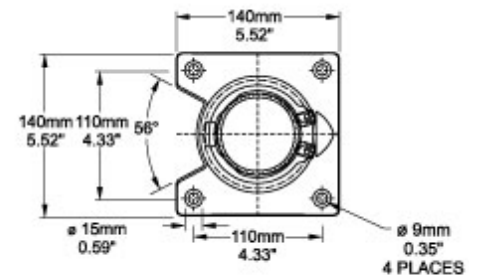

Quality Products. Service Excellence.

Tara Plus Rotating Base 70 TPSSRB70 Series

- For use with 70 mm tube.
- Compatible with all vertical and horizontal configurations.
- Compatible with tube up or tube down configurations.
- Die-cast Aluminum G Al Si 12.
- Rotates 300°.
- Integrated movement stop.
- Service free bearings.

Hole Pattern

Front Section

End View

TopView

Part No. R149-005-001

Tags: TPSS, tara plus, taraplus, suspension system, base, round, operator, rotating, 70mm

Data subject to change without notice

© 2025. Hammond Manufacturing Ltd. All rights reserved.