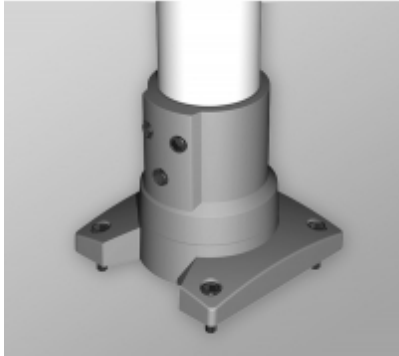

Quality Products. Service Excellence.

Tara Plus Rotating Base 70 TPSSRB70 Series

- For use with 70 mm tube.
- Compatible with all vertical and horizontal configurations.
- Compatible with tube up or tube down configurations.
- Die-cast Aluminum G Al Si 12.
- Rotates 300°.
- Integrated movement stop.
- Service free bearings.

Hole Pattern

Front Section

End View

TopView

Part No. R149-005-001

Tags: TPSS, tara plus, taraplus, suspension system, base, round, operator, rotating, 70mm

Data subject to change without notice

© 2025. Hammond Manufacturing Ltd. All rights reserved.