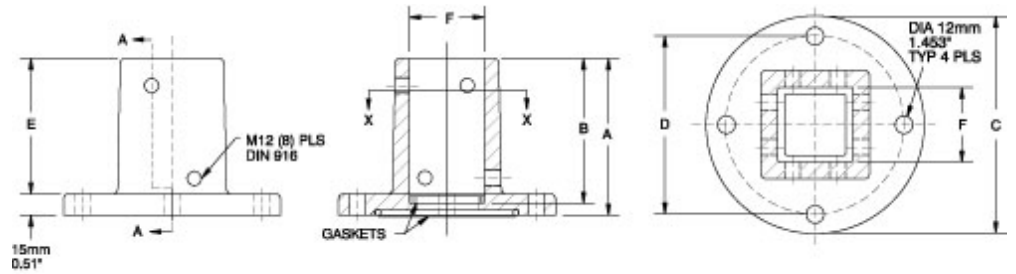

## Heavy Duty Cast Iron Base *HDSSCIB Series*

- 4G-s.g. cast iron.
- Gasket included.
- Does not rotate.

**Front View**

**Section A-A**

**Section X-X**

Part No.	System	A	B	C	D	E	F
R147-030-000R	50	110	100	152	125	95	50
R147-030-200R	80	140	130	200	173	125	80