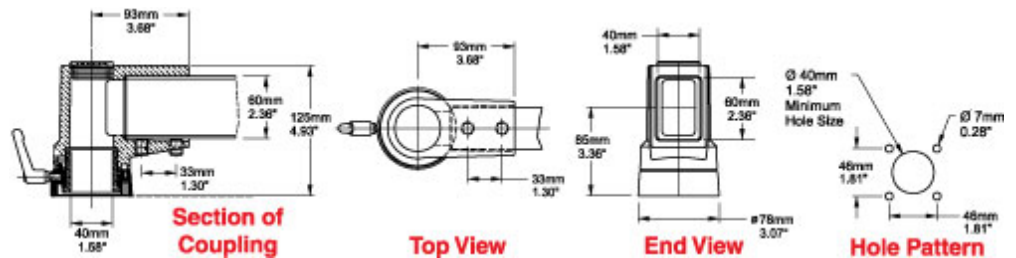

Quality Products. Service Excellence.

Tara Plus Elbow Coupling *TPSSEC Series*

- Attaches to enclosure.
- Accepts 60x40mm rectangular tube parallel to enclosure top/bottom.
- Die-cast Aluminum G Al Si 12.
- Adjustable torque resistance.
- Rotates 300°.
- Accessible from the top.

Part No. R149-035-000

Tags: TPSS, tara plus, taraplus, suspension system, elbow coupling, rectangular, operator

Data subject to change without notice

© 2025. Hammond Manufacturing Ltd. All rights reserved.