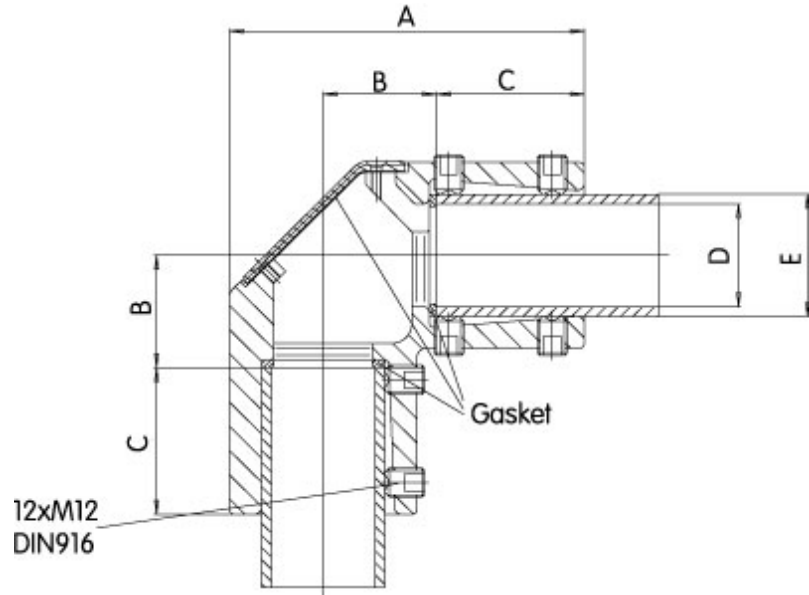

Quality Products. Service Excellence.

Heavy Duty Elbow *HDSSEL Series*

- Cast Aluminum
- Large cover opening for easier cable pull through.

Part No.	System	A	B	C	D	E
R147-020-000R	50	144	46	60	42	50
R147-020-200R	80	193	56	83	70	80

Tags: HDSS, elbow, coupling, tube, heavy duty, suspension, operator, cable

Data subject to change without notice

© 2025. Hammond Manufacturing Ltd. All rights reserved.