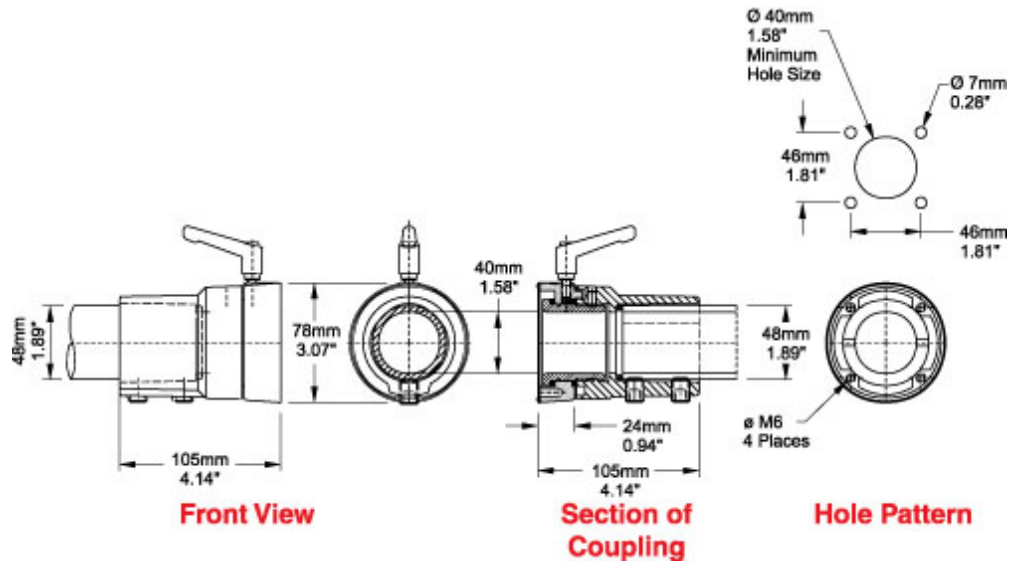

Quality Products. Service Excellence.

Tara Plus Coupling TPSSC Series

- Attaches to enclosure.
- Accepts 48mm round tube. perpendicular to enclosure top/bottom.
- Die-cast Aluminum G Al Si 12.
- Adjustable torque resistance.
- Rotates 300°.

Part No.	Mounting Position
R149-025-500	Top
R149-025-501	Bottom

Data subject to change without notice