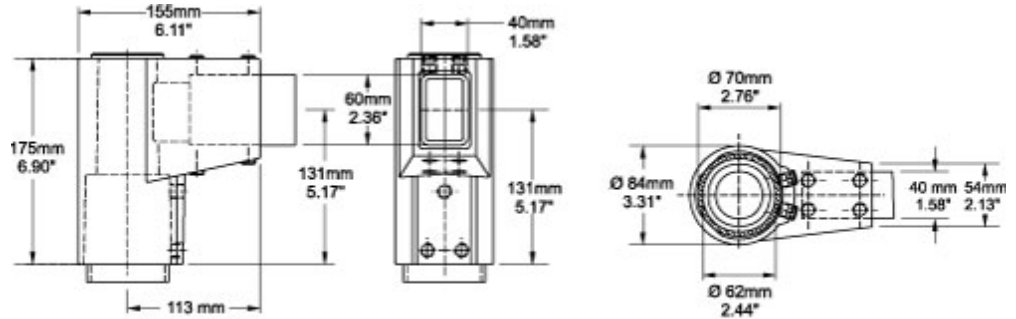

Quality Products. Service Excellence.

Tara Plus Fixed Elbow 70 TPSSF70 Series

- For use with 70mm round tube and 60x40mm rectangular tube.
- Die-cast Aluminum G Al Si 12.
- No rotation.
- Accessible from the top.

Front View of Elbow

End View

Bottom View

Part No. R149-020-001

Tags: TPSS, tara plus, taraplus, suspension system, elbow, rectangular, round, operator, fixed, 70mm *Data subject to change without notice*

© 2025. Hammond Manufacturing Ltd. All rights reserved.