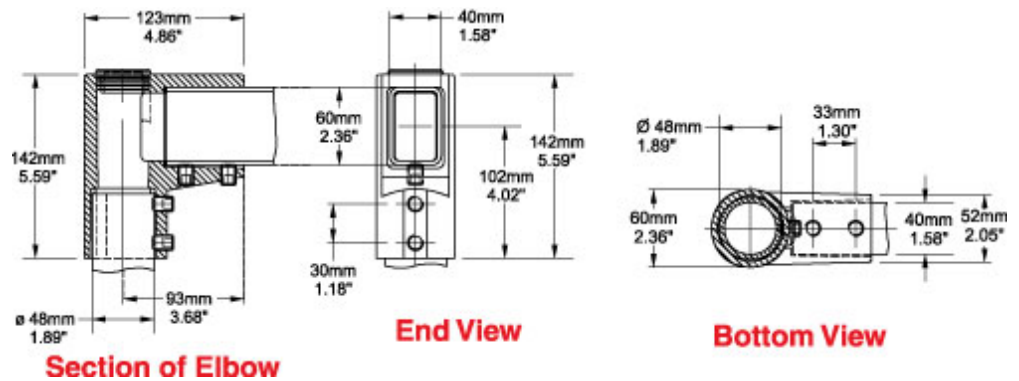

Quality Products. Service Excellence.

Tara Plus Fixed Elbow 48 TPSSFE48 Series

- For use with 48mm round tube and 60x40mm rectangular tube.
- Vertical 48mm tube connection for use with Couplings only (not Base 48).
- Die-cast Aluminum G Al Si 12.
- Large cover opening for easier cable pull through.
- No rotation.
- Accessible from the top.

Part No. R149-020-000

Tags: TPSS, tara plus, taraplus, suspension system, elbow, rectangular, round, operator, fixed, 48mm *Data subject to change without notice*

© 2025. Hammond Manufacturing Ltd. All rights reserved.