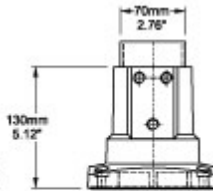

## Tara Plus Base 70 TPSSB70 Series

- For use with 70 mm tube.
- Compatible with all vertical and horizontal configurations.
- Compatible with tube up or tube down configurations.
- Die-cast Aluminum G Al Si 12.
- No rotation.

**Front Section of Base**

**End View**

**Top View**

**Hole Pattern**

Part No. **R149-030-001**

Tags: TPSS, tara plus, taraplus, suspension system, base, round, operator, fixed, 70mm

Data subject to change without notice