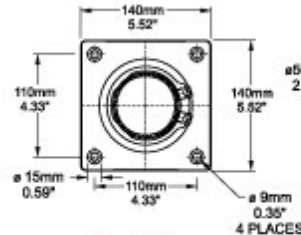

## Tara Plus Base 70 TPSSB70 Series

- For use with 70 mm tube.
- Compatible with all vertical and horizontal configurations.
- Compatible with tube up or tube down configurations.
- Die-cast Aluminum G Al Si 12.
- No rotation.

**Front Section of Base**

**End View**

**Top View**

**Hole Pattern**

Part No. **R149-030-001**

Tags: TPSS, tara plus, taraplus, suspension system, base, round, operator, fixed, 70mm

Data subject to change without notice