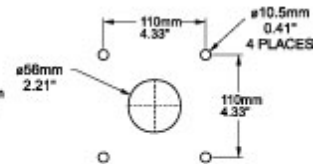

Part No. **R149-030-001**

Tags: TPSS, tara plus, taraplus, suspension system, base, round, operator, fixed, 70mm

Data subject to change without notice

© 2025. Hammond Manufacturing Ltd. All rights reserved.