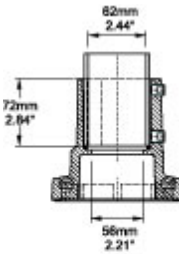

## Tara Plus Base 70 TPSSB70 Series

- For use with 70 mm tube.
- Compatible with all vertical and horizontal configurations.
- Compatible with tube up or tube down configurations.
- Die-cast Aluminum G Al Si 12.
- No rotation.

**Front Section of Base**

**End View**

**Top View**

**Hole Pattern**

Part No. **R149-030-001**

Tags: TPSS, tara plus, taraplus, suspension system, base, round, operator, fixed, 70mm

Data subject to change without notice