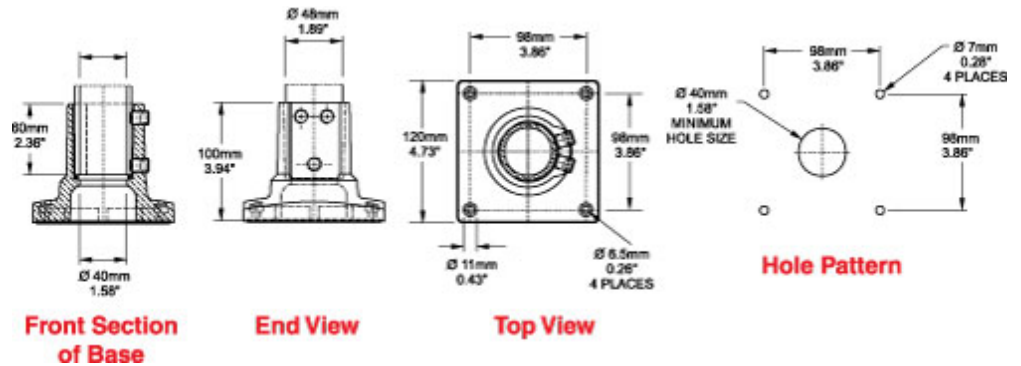

Quality Products. Service Excellence.

Tara Plus Base 48 TPSSB48 Series

- For use with 48mm round tube.
- Not for use with any horizontal configurations.
- Compatible with tube up or tube down configurations.
- Die-cast Aluminum G Al Si 12.
- No rotation.

Part No. R149-030-000

Tags: TPSS, tara plus, taraplus, suspension system, base, round, operator, fixed, 48mm

Data subject to change without notice

© 2025. Hammond Manufacturing Ltd. All rights reserved.