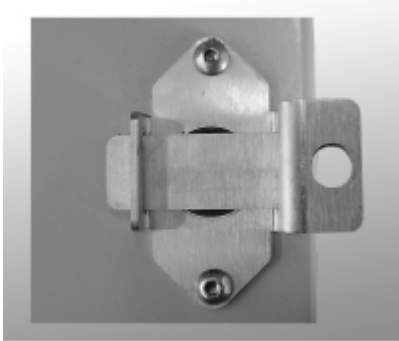

## Padlock Adaptor

EJ Series

### Features

- For use with Eclipse Junior (EJ) Series enclosures.
- Padlock adaptor fits directly over the slotted quarter turn preventing access.
- 2mm thick 14 gauge stainless steel.
- Stainless steel mounting hardware provided.
- Once installed, the bolts cannot be removed without the door open.
- Easy installed in the field.
- Padlock not included.
- Maintains UL/CSA Type 4, 4X rating.