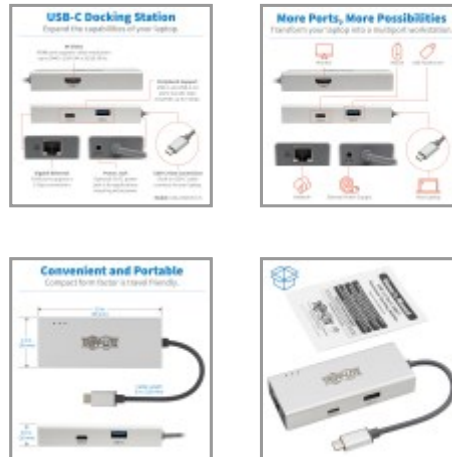

# USB-C Dock - 4K HDMI, USB 3.x (5Gbps), USB-A/USB-C Hub, GbE

MODEL NUMBER: U442-DOCK13-S

USB-C dock adds 4K HDMI, USB-A, USB-C and Ethernet ports to your laptop or tablet's USB-C or Thunderbolt 3 port.

## Features

**USB-C Docking Station Turns Your Device's USB-C or Thunderbolt 3 Port into a Workstation** This multiport USB-C dock expands the potential of your Windows laptop, Chromebook, tablet or other device with a USB-C or Thunderbolt 3 port. It's ideal for connecting to a wired Gigabit Ethernet network, transmitting digital audio and video to a large display, and adding a thumb drive or other USB peripheral—all at the same time.

## Package Includes

- U442-DOCK13-S USB-C Dock, Silver
- Owner's manual

5V DC power jack is compatible with power supplies (not included) equipped with a 3.5 x 1.35 x 9.5 millimeter output plug, a positive tip and a negative sleeve.

## Specifications

OVERVIEW	
UPC Code	037332213396
Product Type	Docking Station
Technology	Cat5/5e; Cat6; HDMI; USB 3.x
Host Connector	USB C (MALE)
VIDEO	
Number of Monitors Supported	1
Video Ports	HDMI (FEMALE)
Video Ports Details	HDMI 2.0; HDCP 2.2
Resolutions Supported	HDMI: 4K 30Hz (3840 x 2160)
Max Supported Video Resolution	HDMI: 3840 X 2160 (4K X 2K) @ 30HZ
Extended Mode	Yes
Mirror Mode	Yes
Max Supported Color Depth	24-bit True Color
HDR Support	No
Chroma Sub Sampling	4:4:4
DATA	
Data Ports	(1) USB C (FEMALE); (1) USB A (FEMALE)
Data Ports Details	(1) USB-C - USB 3.2 Gen 1 (5 Gbps); (1) USB-A - USB 3.2 Gen 1 (5 Gbps)
NETWORK	
Network Ports	RJ45 (FEMALE)
INPUT	
AC Power Adapter Output Specs (V / A)	5V / 2A
Voltage Compatibility (VAC)	100; 110; 120; 125; 127; 200; 208; 220; 230; 240
Built-In Cable Length (ft.)	0.49
Built-In Cable Length (m)	0.15
Built-In Cable Length (in.)	5.9
Built-In Cable Length (cm)	15