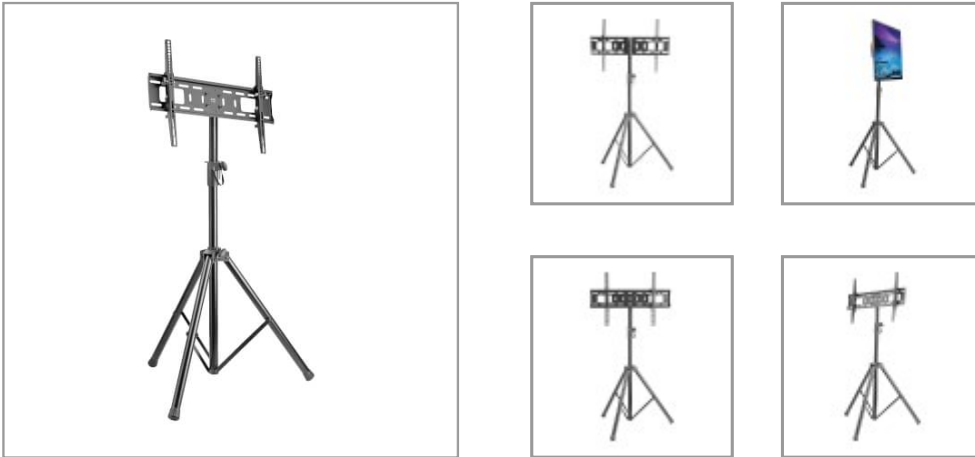

Portable Digital Signage Stand for 37" to 70" Flat-Screen Displays

MODEL NUMBER: DMPDS3770TRIC

Tripod-style portable TV stand sets up quickly for delivering your message in a classroom, lobby or anywhere else with heavy foot traffic.

Features

Set Up Your Digital Signage Wherever Your Audience Is

This portable TV stand fits most flat-panel displays, whiteboards and monitors from 37 to 70 inches (100 to 178 centimeters). It assembles easily to allow convenient setup wherever foot traffic flows, such as classrooms, trade shows, lecture halls, offices, auditoriums, restaurants, bars and hotels. The tripod-style stand adjusts to five different heights, and the display tilts for comfortable custom viewing.

Durable Steel Frame Designed to Last

The frame withstands the stress of repeated adjustments and supports up to 77 pounds (35 kilograms). Use the easy-grip knobs and security pin to lock the frame into place and protect the display against tipping. Because the tripod folds when not in use, the DMPDS3770TRIC is easy to transport and store.

Highlights

- Supports most monitors, whiteboards and interactive displays from 37 to 70 in.
- Durable steel frame blends into any room decor and supports up to 77 lb.
- Tripod-style stand adjusts to different heights for comfortable custom viewing
- Easy-grip knobs and security pin lock stand into place and ensure display's safety