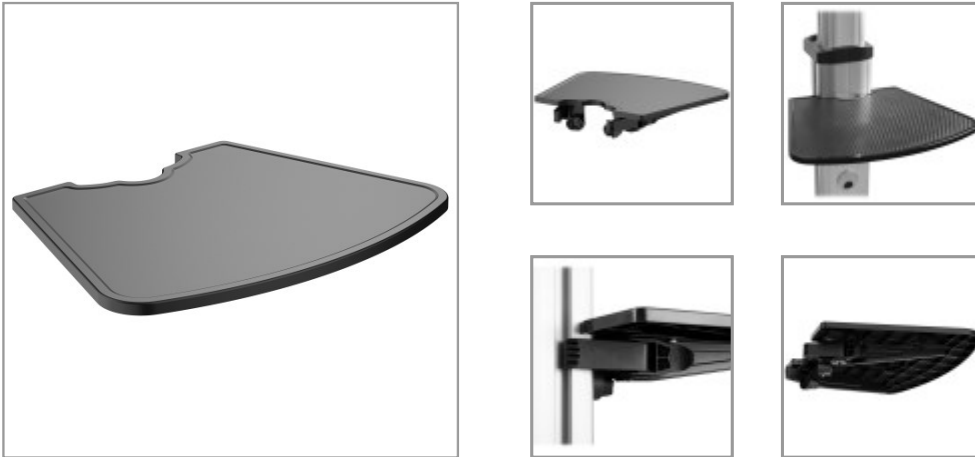

Laptop Shelf for DMCS3270XP Rolling TV/Monitor Cart

MODEL NUMBER: **DM3270SHELF**

Shelf accessory attaches to Tripp Lite rolling cart to hold a laptop, webcam, Blu-ray player or other audio/video component.

Features

Add Extra Audio/Video Components to Your Rolling TV/Monitor Cart

This black plastic shelf accessory easily clamps to the sides of your DMCS3270XP mobile cart. The height-adjustable shelf holds up to 11 pounds (4.9 kg), allowing you to add a laptop, webcam, Blu-ray or DVD player or other equipment to your mobile A/V application.

Specifications

OVERVIEW	
UPC Code	037332257895
Accessory Type	Rack Shelves
Accessory Class	Display Mount Accessories
PHYSICAL	
Color	Black
Material of Construction	Plastic
Housing Color	Black
Maximum Weight Capacity (lbs.)	11
Maximum Weight Capacity (kg)	5
Receptacle Color	Black
Shipping Dimensions (hwd / in.)	18.10 x 13.50 x 3.10
Shipping Weight (kg)	1.63

Highlights

- Clamps to your DMCS3270XP mobile TV/monitor cart
- Provides space for laptop, webcam, Blu-ray player or other audio/video equipment
- Height-adjustable black plastic shelf holds up to 11 lb. (4.9 kg)