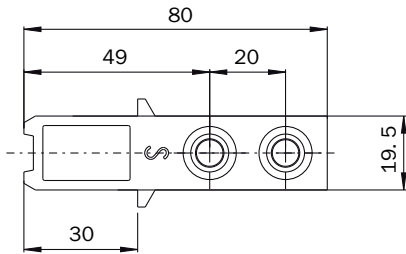

### Detailed technical data

#### Features

<b>Suitable for</b>	i110 Lock, i15 Lock
<b>Items supplied</b>	Including two safety screws
<b>Design</b>	Straight
<b>Actuation option</b>	Rubber-mounted
<b>Min. door radius</b>	≥ 300 mm

Dimensional drawing (Dimensions in mm (inch))