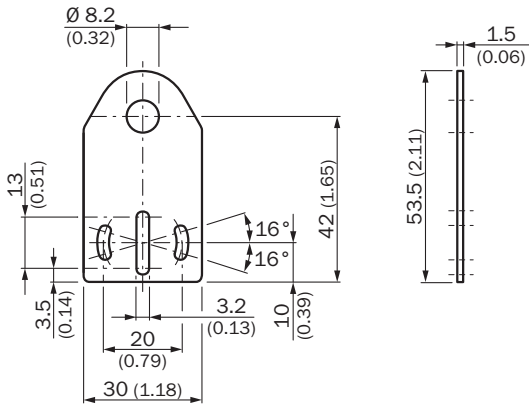

Features

Description	Mounting plate for M8 sensors
Specialty	Straight
Items supplied	Without mounting hardware

Material	Steel, zinc coated
-----------------	--------------------

Dimensional drawing (Dimensions in mm (inch))